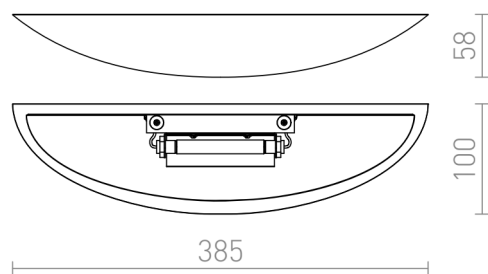

# SID

Plaster wall lamp for indirect illumination. The surface can be colored with interior paint.

RP EUR incl. VAT

R12998

SID wall plaster 230V R7s 78mm 12W

78,00

 3D model

 manual