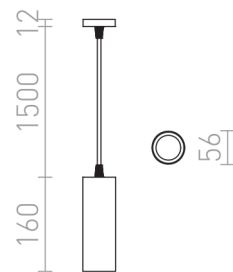

MAVRO PENDANT

LED 12W 1020 lm Ra 80

Elegant tube-shaped LED pendant suitable over bar counters or kitchen islands.

RP EUR incl. VAT

R12990	MAVRO pendant white 230V LED 12W 38° 3000K	120,00
R12991	MAVRO pendant gold 230V LED 12W 38° 3000K	120,00
R12992	MAVRO pendant black/gold 230V LED 12W 38° 3000K	120,00