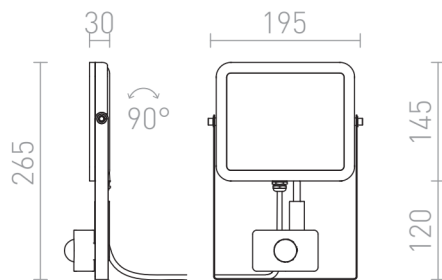

PONTA SENSOR

LED 30W 2700 lm Ra 80

Flat reflector in black with integrated LED and motion sensor. The cable has no plug.

RP EUR incl. VAT

R12982

PONTA with sensor black 230V LED 30W 120°
IP54 3000K

68,00

IP54

 3D model

 manual

 .ies data