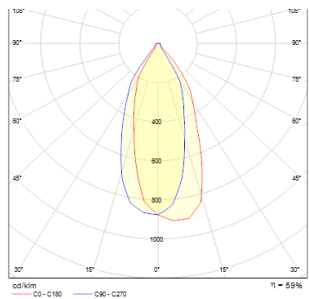

RIZZ SQ 125

LED 7W 433 lm Ra 80

Outdoor recessed light for ground installation with integrated LED. Driver included.

RP EUR incl. VAT

R11962

RIZZ SQ 125 stainless steel 230V LED 7W 41°
IP67 3000K

188,00

IP67

3D model

PDF manual

41°

0,9

0,9

.ies data