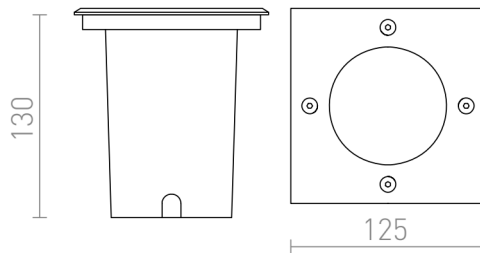

RIZZ SQ 125

LED 7W 433 lm Ra 80

Outdoor recessed light for ground installation with integrated LED. Driver included.

RP EUR incl. VAT

R11962

RIZZ SQ 125 stainless steel 230V LED 7W 41°
IP67 3000K

188,00

IP67

3D model

PDF manual

41°

0,9

0,9

.ies data