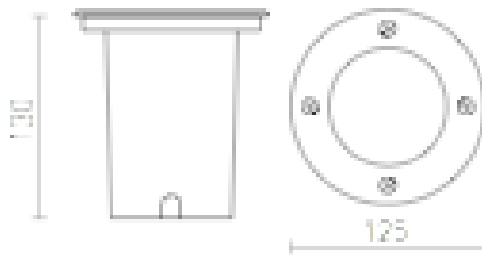

RIZZ R 125

LED 7W 492 lm Ra 80

Outdoor recessed light for ground installation with integrated LED. Driver included.

RP EUR incl. VAT

R11961	RIZZ R 125 stainless steel 230V LED 7W 46° IP67 3000K	158,00
--------	--	--------

IP67

The file cannot be found:
11961.png

3D model

15

46°

0,85

0,85

PDF manual