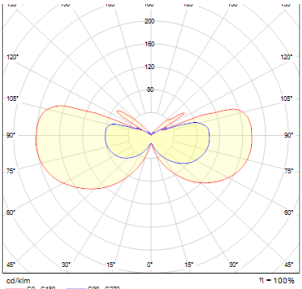

# ADVANTAGE VI

LED 6x1W 300 lm Ra 80

Angular aluminum wall light with unidirectional or UP/DOWN illumination.

RP EUR incl. VAT

R10154

ADVANTAGE VI wall aluminum 230V/350mA  
LED 6x1W 3000K

10,00

3D model