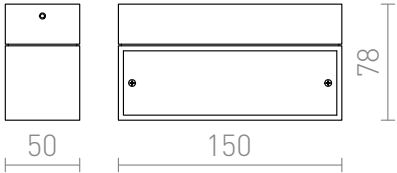

# ADVANTAGE VI

LED 6x1W 300 lm Ra 80

Angular aluminum wall light with unidirectional or UP/DOWN illumination.

RP EUR incl. VAT

R10154

ADVANTAGE VI wall aluminum 230V/350mA  
LED 6x1W 3000K

10,00

3D model