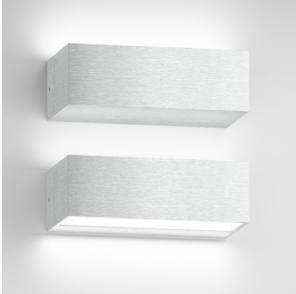

# ADVANTAGE VI

LED 6x1W 300 lm Ra 80

Angular aluminum wall light with unidirectional or UP/DOWN illumination.

RP EUR incl. VAT

R10154

ADVANTAGE VI wall aluminum 230V/350mA  
LED 6x1W 3000K

10,00

3D model