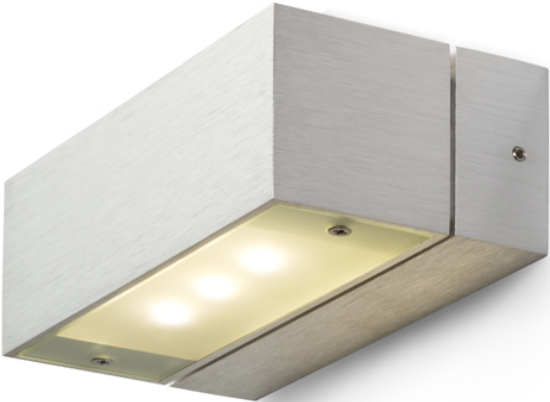

# ADVANTAGE VI

LED 6x1W 300 lm Ra 80

Angular aluminum wall light with unidirectional or UP/DOWN illumination.

RP EUR incl. VAT

R10154

ADVANTAGE VI wall aluminum 230V/350mA  
LED 6x1W 3000K

10,00

3D model