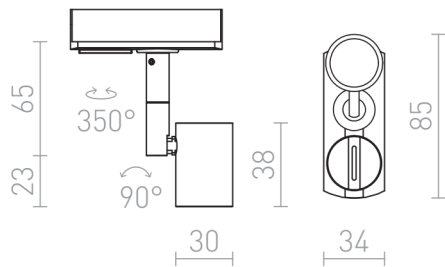

TRICA FOR 1-CIRCUIT TRACK

Light for 1-circuit tracks with a GU10 socket. Suitable for both 111mm and 51mm diameter light sources. Product dimensions are given without a light source.

RP EUR incl. VAT

R12978	TRICA for 1-circuit tracks black 230V LED GU10 12W	29,00
R12977	TRICA for 1-circuit tracks white 230V LED GU10 12W	29,00

 3D model

 manual

G12723