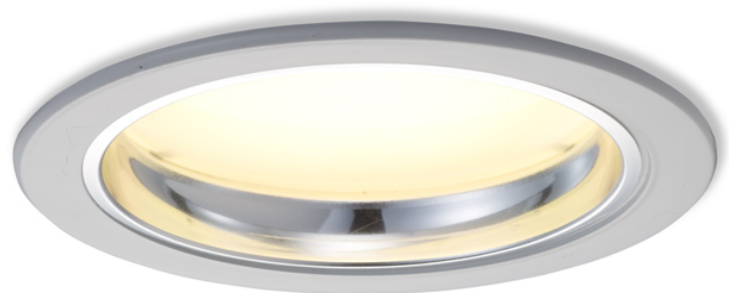

OXA 18

LED 12x1W 1080 lm Ra 80

Round spotlight with integrated LED, white frame and chrome-plated reflector.

RP EUR incl. VAT

R10276

OXA 18 recessed white chrome 230V/350mA
LED 12x1W 3000K

5,00

3D model