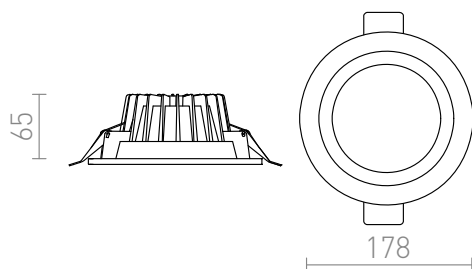

OXA 18

LED 12x1W 1080 lm Ra 80

Round spotlight with integrated LED, white frame and chrome-plated reflector.

RP EUR incl. VAT

R10276

OXA 18 recessed white chrome 230V/350mA
LED 12x1W 3000K

5,00

3D model