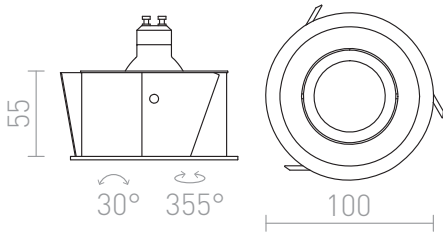

ESIX DIRECTIONAL ALUMINUM

Round downlight with tilt function, only for drywall installation.

RP EUR incl. VAT

R10187

ESIX directional polished aluminum 230V GU10
50W

6,25

3D model

PDF manual