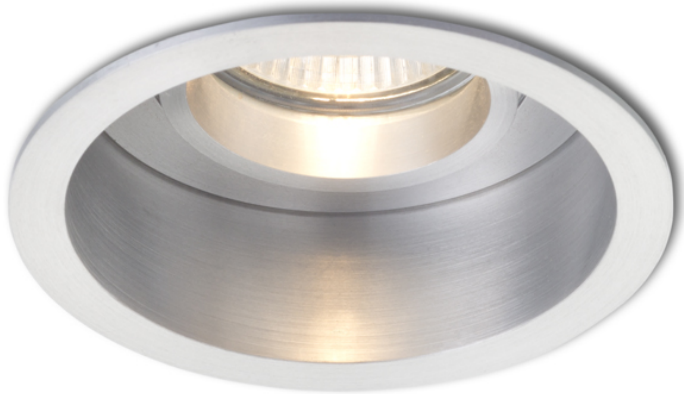

ESIX DIRECTIONAL ALUMINUM

Round downlight with tilt function, only for drywall installation.

RP EUR incl. VAT

R10187

ESIX directional polished aluminum 230V GU10
50W

6,25

3D model

PDF manual

G11841