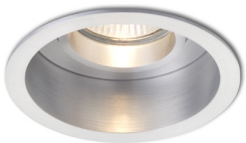

ESIX DIRECTIONAL ALUMINUM

Round downlight with tilt function, only for drywall installation.

RP EUR incl. VAT

R10187

ESIX directional polished aluminum 230V GU10
50W

6,25

3D model

PDF manual

G11841