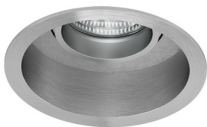

ESIX DIRECTIONAL ALUMINUM

Round downlight with tilt function, only for drywall installation.

RP EUR incl. VAT

R10187

ESIX directional polished aluminum 230V GU10
50W

6,25

3D model

PDF manual

G11841