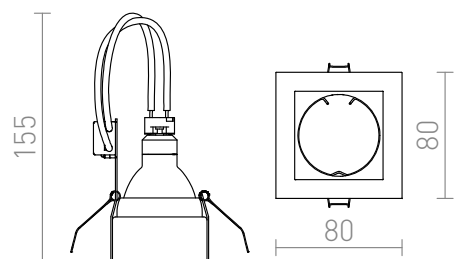

# MERIKO GU10

Downlight with a stainless frame and fixed light source. Only for drywall installation.

RP EUR incl. VAT

---

R10219	MERIKO GU10 fixed stainless steel 230V GU10 50W	18,50
--------	--	-------

---

3D model

PDF manual

G11841