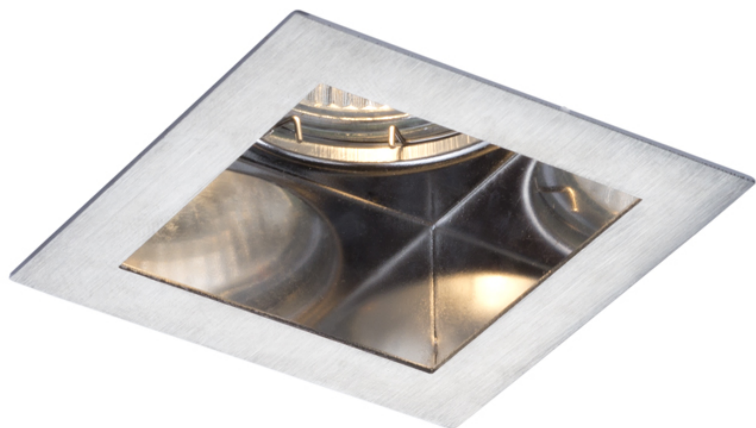

# MERIKO GU10

Downlight with a stainless frame and fixed light source. Only for drywall installation.

RP EUR incl. VAT

---

R10219	MERIKO GU10 fixed stainless steel 230V GU10 50W	18,50
--------	--	-------

---