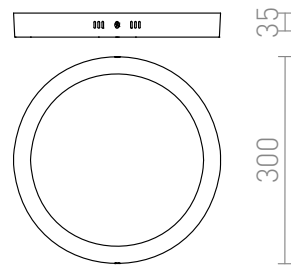

SOCORRO R 300 SURFACE MOUNTED

LED 24W 1920 lm Ra 80

Flat surface-mounted light with integrated LED.

RP EUR incl. VAT

R12973

SOCORRO R 300 surface mounted white 230V
LED 24W 3000K

58,00

3D model