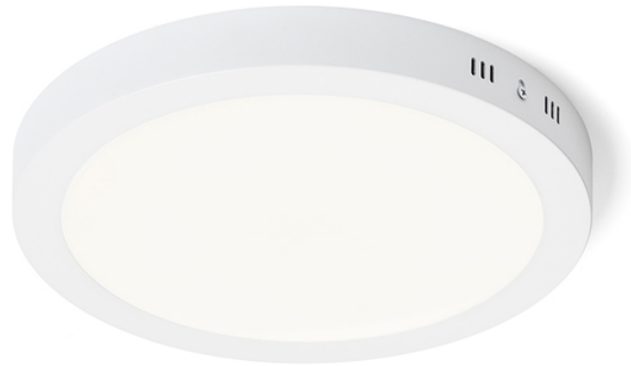

SOCORRO R 300 SURFACE MOUNTED

LED 24W 1920 lm Ra 80

Flat surface-mounted light with integrated LED.

RP EUR incl. VAT

R12973

SOCORRO R 300 surface mounted white 230V
LED 24W 3000K

58,00

3D model