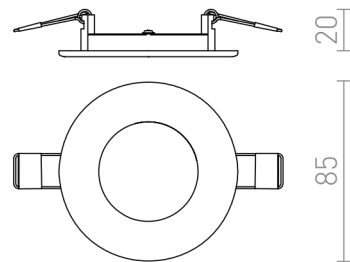

3D model

manual