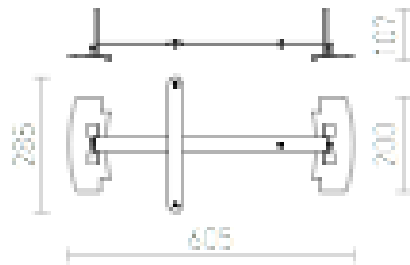

# COIMBRA RECESS SET

Recessing kit for COIMBRA with adjustable depth. Only for drywall installations.

RP EUR incl. VAT

R12962

COIMBRA recess set black

29,00

 3D model

 15 manual

 45,5 manual

 0,68 manual