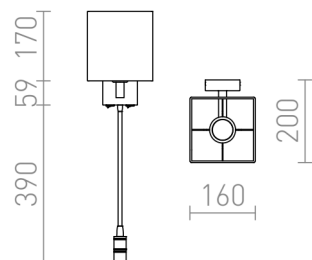

TAINA

LED 15+3W 180 lm Ra 80

Wall lamp with a textile shade and a LED spotlight on gooseneck. Both light sources can be controlled individually by switches located on the angular base of the lamp.

RP EUR incl. VAT

R12956	TAINA with shade white matt nickel 230V LED E27 LED 15+3W 25° 3000K	138,00
--------	--	--------

25°

1,2

 3D model

 manual

G13026