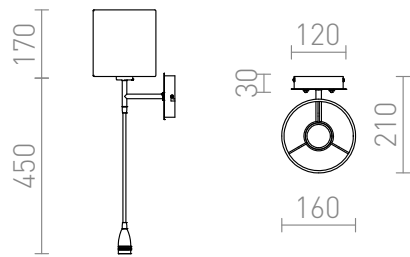

VERSINA

LED 28+3W 180 lm Ra 80

Wall light with a textile shade supplemented by a LED light on a gooseneck. The two light sources can be controlled individually by switches located on the base.

RP EUR incl. VAT

R12955

VERSINA with shade white chrome 230V E27
LED 28+3W 25° 3000K

98,00

 3D model

 manual

G13026