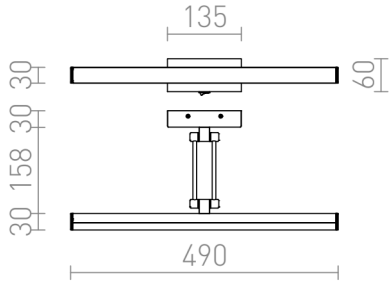

SWING PICTURE LIGHT

LED 8W 750 lm Ra 80

Linear light with integrated LED suitable above paintings.

RP EUR incl. VAT

R12954

SWING picture light chrome 230V LED 8W
3000K

138,00

3D model