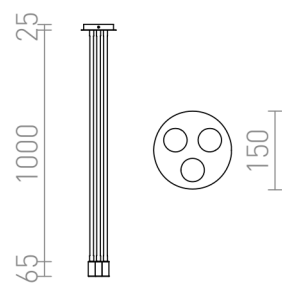

# LOYD E27 III

Ceiling light with three tentacle arms covered by a silicone casing, adjustable in all directions. For use with E27 decorative or reflective light sources.

RP EUR incl. VAT

R12935

LOYD E27 III ceiling black 230V LED E27 3x15W

188,00

3D model

PDF manual

G12246