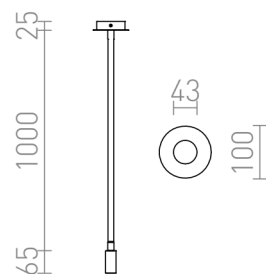

# LOYD E27 I

Ceiling light with a tentacle arm covered by a silicone casing, adjustable in all directions. For use with E27 decorative or reflector light sources.

RP EUR incl. VAT

R12933	LOYD E27 I ceiling beige grey 230V LED E27 15W	88,00
R12934	LOYD E27 I ceiling black 230V LED E27 15W	88,00

3D model

manual

G13461