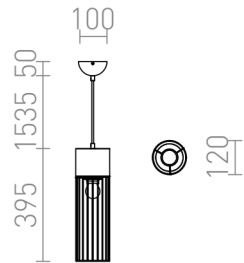

BURTON

Concrete pendant with a metal wire shade for E27 light sources.

RP EUR incl. VAT

R12931

BURTON pendant concrete 230V LED E27 11W

88,00

 3D model

 manual