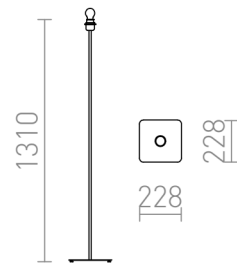

CORTINA FLOOR BASE

Metal floor lamp stand for E27 shades. Suitable for the following shades: CONNY 25/30, CONNY 35/30, RON 40/25, TEMPO 30/19.

RP EUR incl. VAT

R12930	CORTINA floor base black 230V LED E27 15W	78,00
R13809	CORTINA floor base white 230V LED E27 15W	78,00

 3D model

 manual

G13026