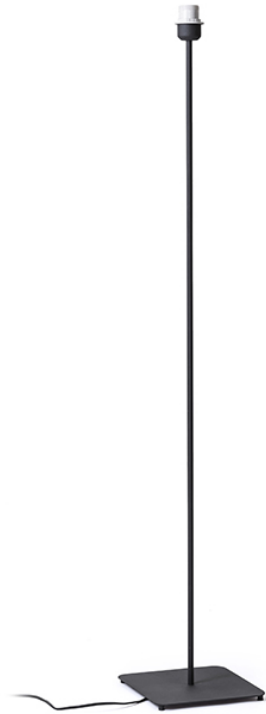

CORTINA FLOOR BASE

Metal floor lamp stand for E27 shades. Suitable for the following shades: CONNY 25/30, CONNY 35/30, RON 40/25, TEMPO 30/19.

RP EUR incl. VAT

R12930	CORTINA floor base black 230V LED E27 15W	78,00
R13809	CORTINA floor base white 230V LED E27 15W	78,00