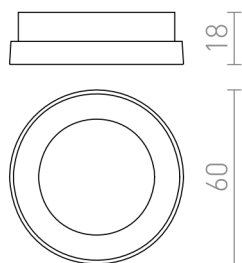

# KENNY TRIM

Optional trim for the KENNY spotlight series to easily change the color design.

RP EUR incl. VAT

R12924	KENNY decorative trim white	3,80
R12925	KENNY decorative trim gold	3,80
R12926	KENNY decorative trim black	3,80

 3D model

 manual