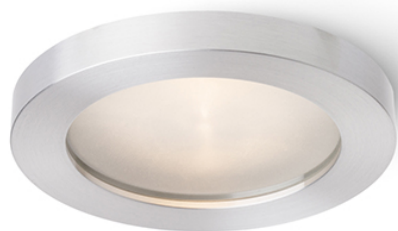

MAJESTIC

Recessed bathroom downlight with GU10 socket. Only for drywalls.

RP EUR incl. VAT

R12911

MAJESTIC brushed aluminum 230V GU10 35W
IP44

17,00

IP44

3D model