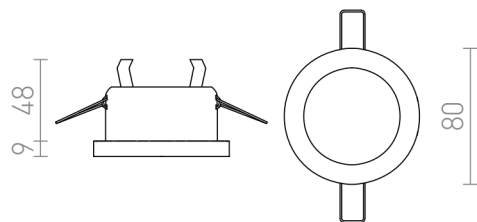

MAJESTIC

Recessed bathroom downlight with GU10 socket. Only for drywalls.

RP EUR incl. VAT

R12911

MAJESTIC brushed aluminum 230V GU10 35W
IP44

17,00

IP44

3D model

manual

6,5

0,32

G11841