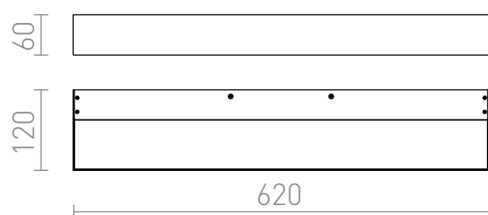

PRIO LED 62

LED 33W 720 lm Ra 80

Wall light of aluminum with integrated LED, for UP/DOWN illumination. Available in two different colours. Not to be used as a shelf!

RP EUR incl. VAT

| | | |
|--------|--|--------|
| R12091 | PRIO LED 62 wall white 230V LED 33W 3000K | 178,00 |
| R12092 | PRIO LED 62 wall brushed aluminum 230V LED 33W 3000K | 158,00 |