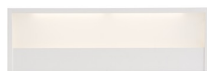

PRIO LED 62

LED 33W 720 lm Ra 80

Wall light of aluminum with integrated LED, for UP/DOWN illumination. Available in two different colours. Not to be used as a shelf!

RP EUR incl. VAT

| | | |
|--------|--|--------|
| R12091 | PRIO LED 62 wall white 230V LED 33W 3000K | 178,00 |
| R12092 | PRIO LED 62 wall brushed aluminum 230V LED 33W 3000K | 158,00 |