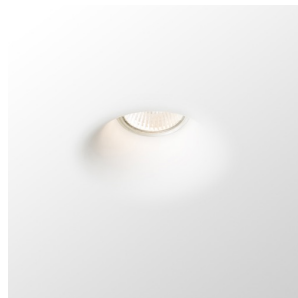

3D model

manual

G11841