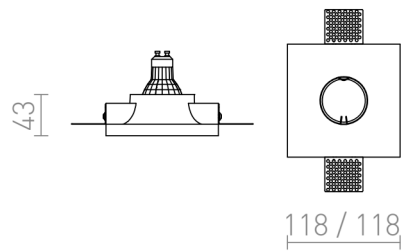

DINGO S FIXED

Recessed trimless downlight of plaster with a round opening. Surface can be colored with interior paint. Only for drywall installation.

RP EUR incl. VAT

R12358

DINGO S fixed plaster 230V LED GU10 8W

24,00

3D model

manual

G11841