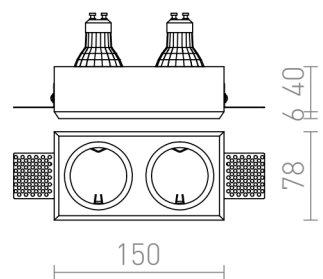

QUO R II

Plaster downlight with two round holes and no frame. The surface can be colored with interior paint. Only for drywall installation.

RP EUR incl. VAT

R12900	QUO R II recessed plaster 230V LED GU10 2x8W	48,00
--------	---	-------

 3D model

 manual

G11841