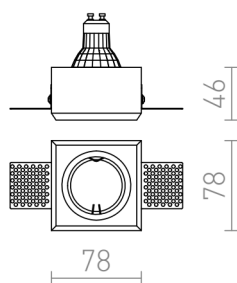

QUO R

Plaster downlight with round hole and no trim. The surface can be colored with interior paint. Only for drywall installation.

RP EUR incl. VAT

R12361

QUO R recessed plaster 230V LED GU10 8W

22,00

3D model

PDF manual

8/8

0,45

0,45

G11841