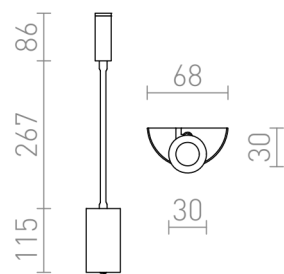

# SHOW

LED 3W 240 lm Ra 80

Wall-mounted spotlight with integrated LED on gooseneck.

RP EUR incl. VAT

R12896	SHOW wall white chrome 230V LED 3W 3000K	78,00
R12897	SHOW wall black chrome 230V LED 3W 3000K	78,00

0,52

 3D model

 manual