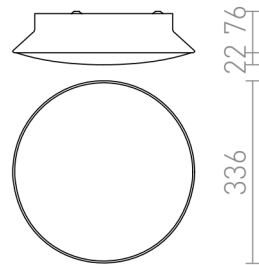

MARA

LED 24W 1760 lm Ra 80

Ceiling light with integrated LED, chrome-plated base and a slightly convex diffuser.

RP EUR incl. VAT

R12894

MARA ceiling frosted acrylic/chrome 230V LED
24W 3000K

78,00

 3D model