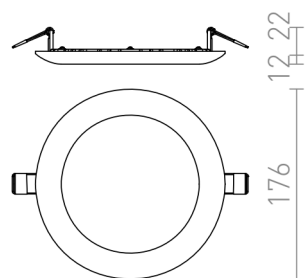

# DADA 17

LED 12W 720 lm Ra 80

Round recessed downlight with a slightly rounded frame and integrated LED that only requires a shallow recess depth. Only for drywall ceilings.

RP EUR incl. VAT

R12876	DADA 17 recessed white 230V LED 12W 3000K	6,00
R12879	DADA 17 recessed copper 230V LED 12W 3000K	10,00
R12880	DADA 17 recessed black chrome 230V LED 12W 3000K	6,00

3D model

manual