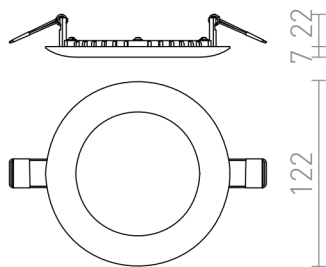

DADA 12

LED 6W 360 lm Ra 80

Round recessed downlight with a slightly rounded frame and integrated LED that only requires a shallow recess depth. Only for drywall ceilings.

RP EUR incl. VAT

R12871	DADA 12 recessed white 230V LED 6W 3000K	5,00
R12872	DADA 12 recessed chrome 230V LED 6W 3000K	5,00
R12875	DADA 12 recessed black chrome 230V LED 6W 3000K	5,00