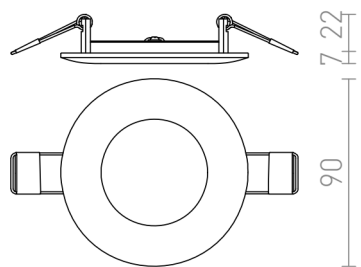

# DADA 9

LED 3W 180 lm Ra 80

Round recessed downlight with a slightly rounded frame and integrated LED that only requires a shallow recess depth. Only for drywall ceilings.

RP EUR incl. VAT

R12866	DADA 9 recessed white 230V LED 3W 3000K	5,00
R12869	DADA 9 recessed copper 230V LED 3W 3000K	5,00
R12870	DADA 9 recessed black chrome 230V LED 3W 3000K	5,00

3D model

manual