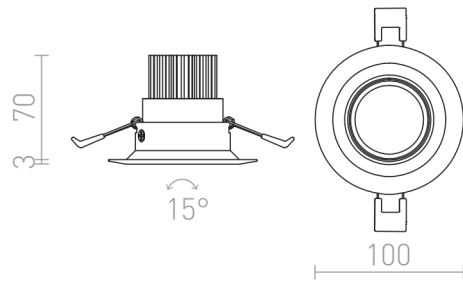

SPARKLE

LED 5W 400 lm Ra 80

Round recessed downlight with tilt-function and integrated LED. Only for drywall installation.

RP EUR incl. VAT

R12863

SPARKLE recessed black chrome 230V LED 5W
24° 3000K

5,00

3D model

15

24°

15°

manual