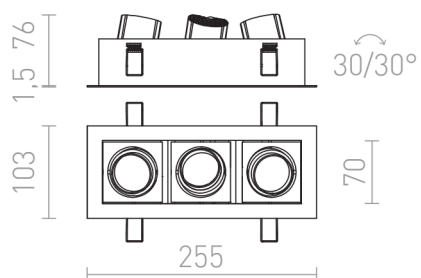

# BONDY III

LED 3x7W 1680 lm Ra 80

Rectangular recessed downlight with integrated LED. Only for drywall installation.

RP EUR incl. VAT

R12858	BONDY III recessed white 230V LED 3x7W 24° 3000K	88,00
--------	---	-------

3D model

manual

24°

30/30°

24,3/9

24,3/9

.ies data