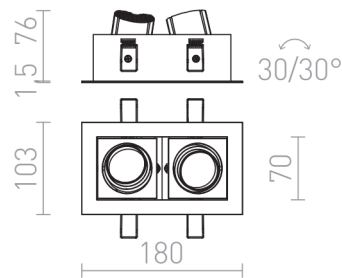

BONDY II

LED 2x7W 1120 lm Ra 80

Rectangular recessed downlight with integrated LED. Only for drywall installation.

RP EUR incl. VAT

R12857

BONDY II recessed white 230V LED 2x7W 24°
3000K

78,00

3D model

manual

24°

30/30°

17/9

17/9

.ies data