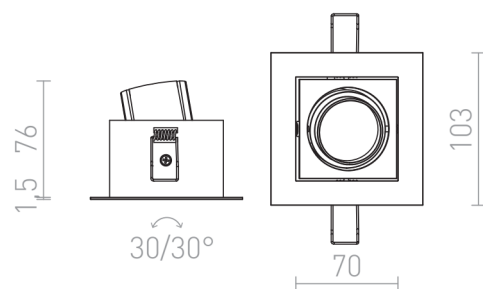

# BONDY I

LED 7W 560 lm Ra 80

Square recessed downlight with integrated LED. Only for drywall installation.

RP EUR incl. VAT

R12856

BONDY I recessed white 230V LED 7W 24°  
3000K

48,00

3D model

manual

24°

30/30°

9/9

9/9

.ies data