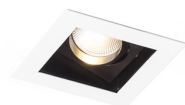

# BONDY I

LED 7W 560 lm Ra 80

Square recessed downlight with integrated LED. Only for drywall installation.

RP EUR incl. VAT

R12856

BONDY I recessed white 230V LED 7W 24°  
3000K

48,00

3D model