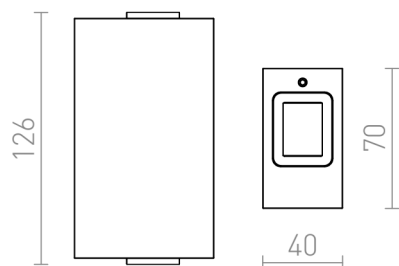

LED 2x3W 780 lm Ra 80

Wall lamp of aluminum with a brushed natural finish and integrated LED for UP/DOWN illumination. Suitable for both outdoor and indoor use.

RP EUR incl. VAT

R12827	NICK II wall brushed aluminum 230V LED 2x3W 10° IP54 3000K	68,00
R12828	NICK II wall anodized black 230V LED 2x3W 10° IP54 3000K	68,00

IP54

 3D model

 manual