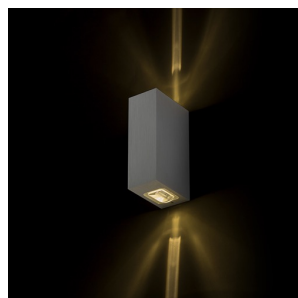

LED 2x3W 780 lm Ra 80

Wall lamp of aluminum with a brushed natural finish and integrated LED for UP/DOWN illumination. Suitable for both outdoor and indoor use.

RP EUR incl. VAT

R12827	NICK II wall brushed aluminum 230V LED 2x3W 10° IP54 3000K	68,00
R12828	NICK II wall anodized black 230V LED 2x3W 10° IP54 3000K	68,00

IP54