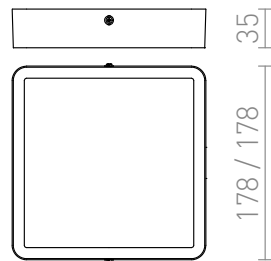

HUE SQ 17 CEILING

LED 18W 1620 lm Ra 80

Very thin surface-mounted light with integrated high-output LED. The frames are available in chrome, black chrome, matte nickel, white lacquer or imitation wood.

RP EUR incl. VAT

R12811	HUE SQ 17 ceiling black chrome 230V LED 18W 3000K	24,00
R12812	HUE SQ 17 ceiling chrome 230V LED 18W 3000K	25,00
R12813	HUE SQ 17 ceiling matt nickel 230V LED 18W 3000K	25,00

3D model

manual