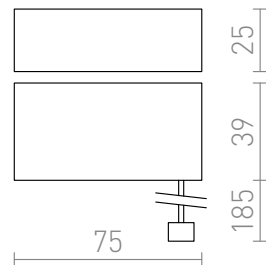

DARK SENSOR 5-50

Daylight sensor with external detector.

RP EUR incl. VAT

G12758

DARK SENSOR 5-50 Lux built-in white 230V
IP44

6,00

IP44

 3D model