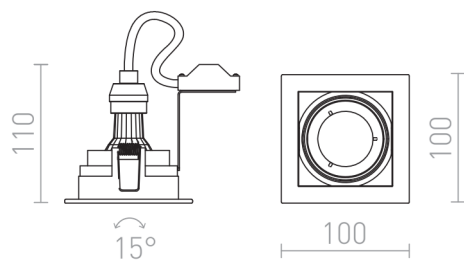

ACASA

Square recessed downlight with tilt-function and GU10 socket. Only for drywall ceiling installation.

RP EUR incl. VAT

R12750

ACASA recessed white 230V LED GU10 8W

24,00

3D model

manual