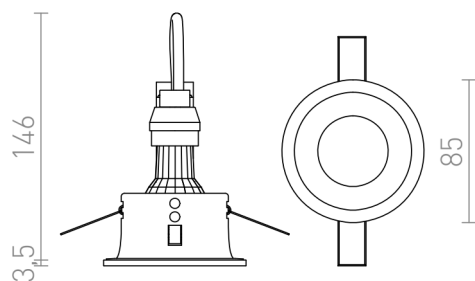

BERMUDA

Recessed round bathroom downlight with GU10 socket. Only for drywalls.

RP EUR incl. VAT

R12749	BERMUDA recessed white 230V LED GU10 15W IP65	22,00
R13604	BERMUDA recessed black 230V LED GU10 15W IP65	22,00

IP65

3D model

15

0,75

0,3

PDF manual

G11841