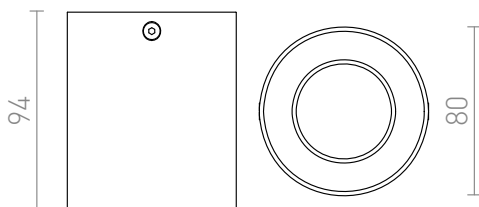

# MANTOVA I

Ceiling light with fixed GU10 socket.

RP EUR incl. VAT

R12729	MANTOVA I ceiling matte white 230V LED GU10 7W	32,00
R12730	MANTOVA I ceiling brushed aluminum 230V LED GU10 7W	35,00
R12731	MANTOVA I ceiling matte black 230V LED GU10 7W	32,00
R14212	MANTOVA I ceiling white/gold 230V LED GU10 7W	32,00
R14213	MANTOVA I ceiling black/gold 230V LED GU10 7W	32,00
R14214	MANTOVA I ceiling brushed brass 230V LED GU10 7W	35,00