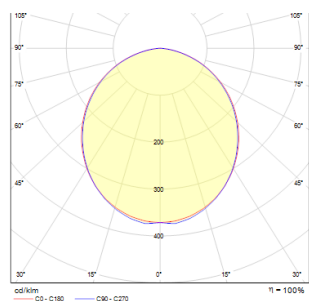

# PESANTE 35

LED 40W 3340 lm Ra 80

Linear pendant with integrated LED suitable for modern interiors.

RP EUR incl. VAT

R12718	PESANTE 35 pendant anodized aluminum 230V LED 40W 3000K	215,00
R12719	PESANTE 35 pendant black 230V LED 40W 3000K	215,00