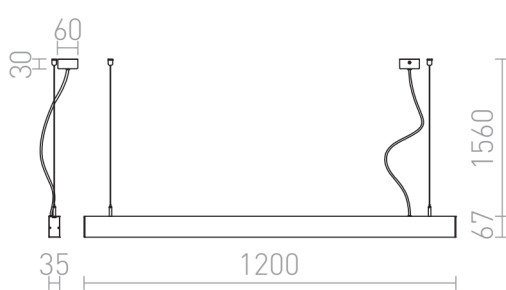

# PESANTE 35

LED 40W 3340 lm Ra 80

Linear pendant with integrated LED suitable for modern interiors.

RP EUR incl. VAT

R12718	PESANTE 35 pendant anodized aluminum 230V LED 40W 3000K	215,00
R12719	PESANTE 35 pendant black 230V LED 40W 3000K	215,00