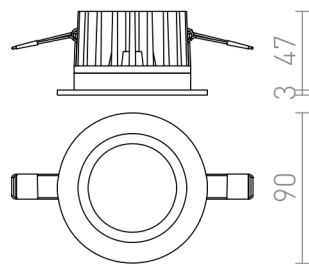

TOLEDO R

LED 7W 514 lm Ra 80

Recessed downlight with integrated LED for drywall ceilings. Suitable in wet environments.

RP EUR incl. VAT

R12716

TOLEDO R white 230V LED 7W 60° IP44
3000K

68,00

IP44

3D model

PDF manual

60°

0,35

0,35

Lighting .ies data