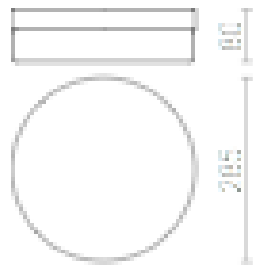

# AWE 285

Ceiling light with opal glass on chrome or nickel base.

RP EUR incl. VAT

R10226

AWE 285 chrome 230V E27 2x28W

48,00

3D model

PDF manual