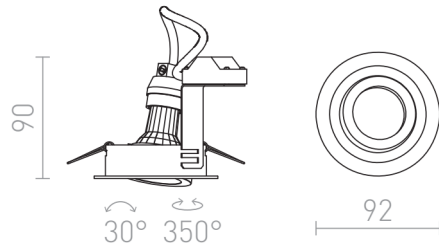

PASADENA GU10

Round recessed downlight with tilt-function. Available in two different lacquered versions, for GU10 light sources.

RP EUR incl. VAT

R12708

PASADENA GU10 R recessed brushed
aluminum 230V LED GU10 7W

19,00

3D model

manual

G11841