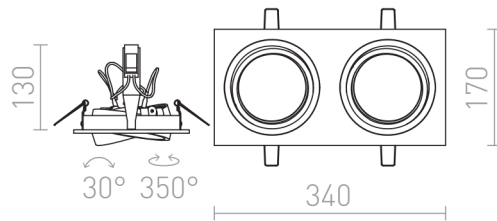

# PASADENA G53 SQ II

Rectangular recessed downlight with tilt-function for AR111 light sources.

RP EUR incl. VAT

R12703	PASADENA G53 SQ II white 230V LED G53 2x15W	120,00
R12704	PASADENA G53 SQ II brushed aluminum 230V LED G53 2x15W	88,00
R12705	PASADENA G53 SQ II black 230V LED G53 2x15W	88,00