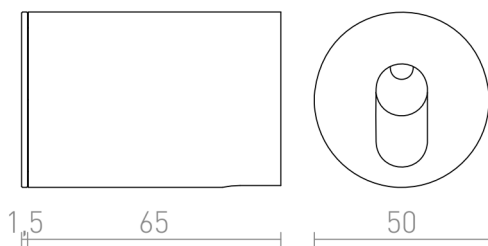

MEMPHIS R

LED 3W 270 lm Ra 80

Recessed wall light with integrated LED suitable as orientation light for corridors and stairs.

RP EUR incl. VAT

R12687	MEMPHIS R wall recessed silver grey 230V LED 3W 60° 3000K	22,00
R13956	MEMPHIS R wall recessed white 230V LED 3W 60° 3000K	38,00
R13957	MEMPHIS R wall recessed black 230V LED 3W 60° 3000K	38,00

3D model

manual

60°

0,112

0,112

.ies data