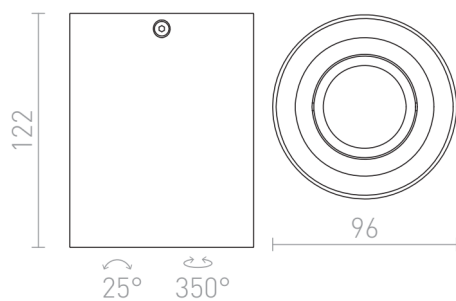

MILANO I

Surface-mounted ceiling light with tilt-function for GU10 light sources.

RP EUR incl. VAT

R12681	MILANO I ceiling matt black brushed aluminum 230V GU10 35W	40,00
R12682	MILANO I ceiling brushed aluminum 230V GU10 35W	40,00

3D model

25°

0,58

PDF manual

G11841