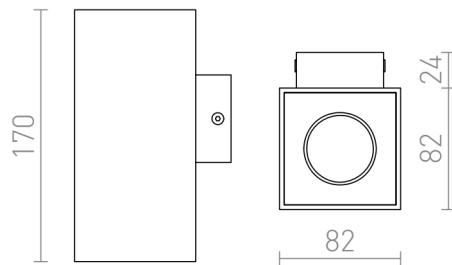

AGATE WALL

Angular UP/DOWN wall light of metal for two GU10 light sources.

RP EUR incl. VAT

R12677	AGATE II wall matte white 230V LED GU10 2x7W	68,00
R12678	AGATE II wall brushed aluminum 230V LED GU10 2x7W	35,00

 3D model

 manual

 .ies data

G11841