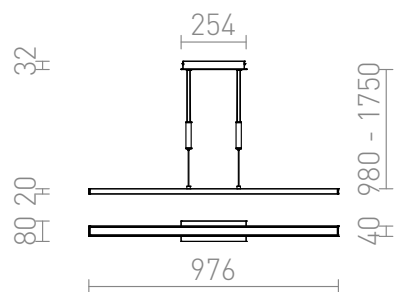

INDIGO

LED 18W 1580 lm Ra 80

Linear height-adjustable LED-pendant suitable for tables or bar counters.

RP EUR incl. VAT

R12676

INDIGO pendant brushed aluminum 230V LED
18W 3000K

215,00

3D model